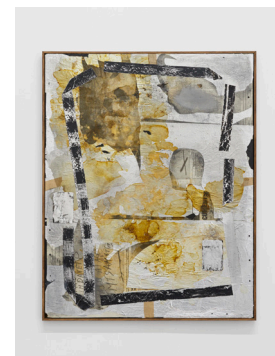

Somewhere Along Those Lines

Katarina Sylvan

April 2021

Check List

INTERSTICIO

Katarina Sylvan

Table of Contents, 2020

Aluminum foil, playing cards, pigment,
shellac, pins, rust, marker on mdf

122 x 85 cm

Katarina Sylvan

Foiled, 2020

Burnt aluminum foil, pigment, shellac on
wood

31,5 x 34 cm

Katarina Sylvan

Untitled, 2021

Aluminum foil, playing cards, newspaper,
pigment, shellac, aluminum varnish, mark-
er on wood

78 x 59,5 cm

Katarina Sylvan

Slender, 2020

Copper pipes, aluminum foil, acrylic paint,
shellac, bolts

42 x 32 x 210 cm

Katarina Sylvan

Radiator, 2020

Copper pipes, pewter, aluminum foil, spray
paint, shellac, burnt aluminum foil

28 x 12 x 138 cm

INTERSTICIO

Katarina Sylvan
Untitled, 2020
Copper pipes, pewter, aluminum foil, spray
paint, shellac, bolts
28 x 26 x 190 cm

Katarina Sylvan
(+OK-), 2020
Pewter, wood
15 x 15 x 46 cm

Katarina Sylvan
GET INTO YOUR GROOVE, 2020
Vinyl record, turntable, wood, pewter, pig-
ment, shellac, headphones, amplifier
47 x 37 x 20 cm
A- side 15:18 min.
B- side 11:14 min.